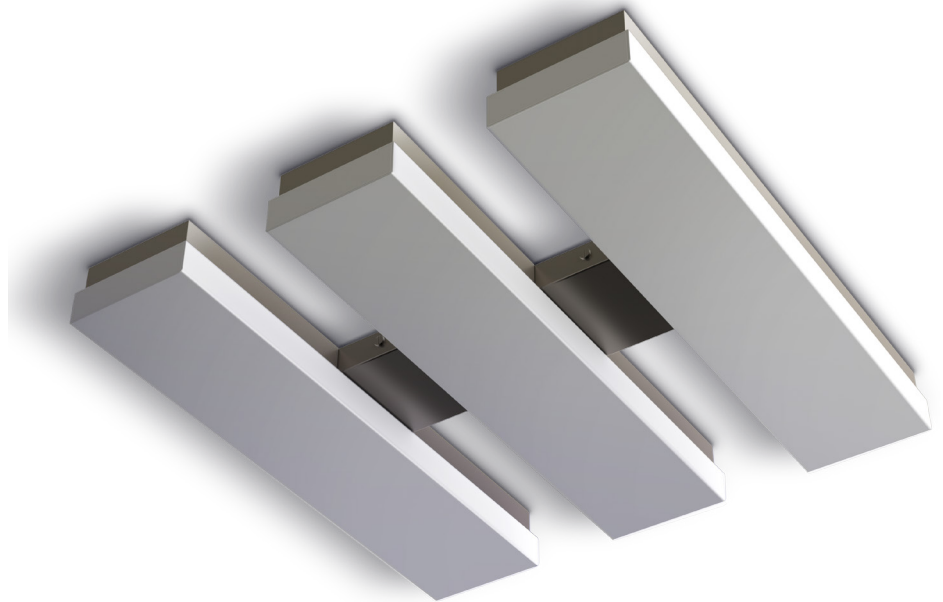

Project:

Model No: CL3-24F-SN- _ _ _

Type:

Quantity:

Product Description

The iconic cloud fixture inspires the nicely compact Cloud3 2x2 flush mount. Three rectangular bars fitted with LED strips surpass old-style clouds in brightness and performance. Works as a single fixture or multiples arranged in a line or grouping.

Design

- Formed opal acrylic diffuser
- Simple fabricated Satin Nickel steel body
- Replacable light source
- Damp location rated

Light

- Color Rendering Index: 90 CRI
- LED color temperature: 3000K and 4000K

Controls

- 120 -227 VAC 50/60Hz input
- 0-10v dimmable

24" CLOUD3 FLUSH MOUNT

Model No. CL3-24F-SN-940

(4000K Cool White/ 90CRI)
Fixture Wattage: 52 Watts
Fixture Output: 4000 Lumens

Model No. CL3-24F-SN-930