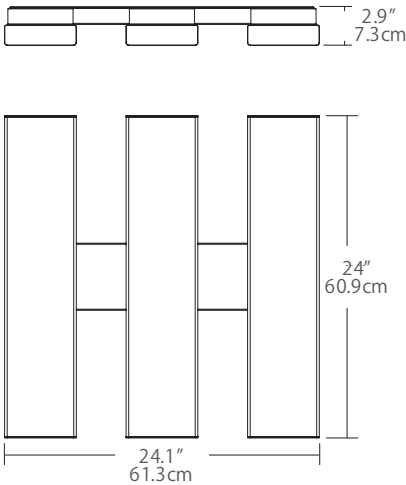

Project:

Model No: CL3-24F-SN- _ _ _

Type:

Quantity:

Product Description

The iconic cloud fixture inspires the nicely compact Cloud3 2x2 flush mount. Three rectangular bars fitted with LED strips surpass old-style clouds in brightness and performance. Works as a single fixture or multiples arranged in a line or grouping.

Design

- •Formed opal acrylic diffuser
- •Simple fabricated Satin Nickel steel body
- •Replacable light source
- •Damp location rated

Light

- •Color Rendering Index: 90 CRI
- •LED color temperature: 3000K and 4000K

Controls

- •120 -227 VAC 50/60Hz input
- •0-10v dimmable

24" CLOUD3 FLUSH MOUNT

Model No. CL3-24F-SN-940

(4000K Cool White/ 90CRI)
Fixture Wattage: 52 Watts
Fixture Output: 4000 Lumens

Model No. CL3-24F-SN-930

(3000K Warm White/ 90CRI)
Fixture Wattage: 52 Watts
Fixture Output: 3806 Lumens

tel: (847) 941-0588
fax: (847) 306-3432
email: sales@blackjacklighting.com
Blackjacklighting.com